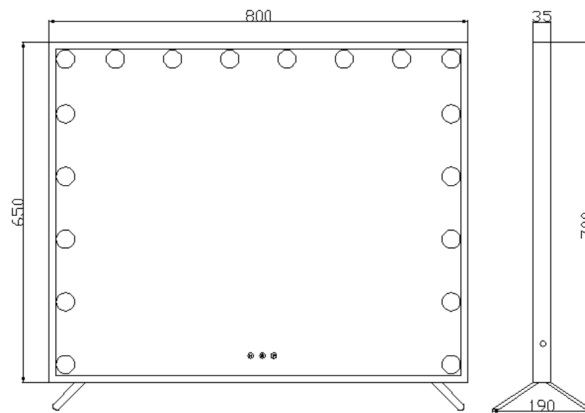

Embellir

Mirror Size:622*772mm

Frame&Stand Size:800*700*190mm

Mirror Frame Thickness:35mm

Dimmable White and Yellow light

Touch Controls

A:warm/cold light B:on/off C:Dimmable light

Light bulb:18LED bulbs

Low voltage power supply.power plug
requires Australia SAA certification

MM-E-FRAME-6580LED-WH

Touch one time for turning on light; Touch again for turning off light.

M Adjust color, Touch one time lightly for White color , Neutral light; Warm color.