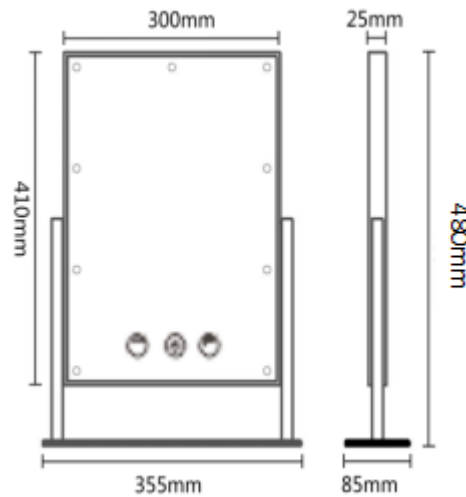

# Embellir

Mirror Size: 300\*410 mm

Frame & Stand Size: 355\*480\*85 mm

Mirror Frame Thickness: 25 mm

Dimmable white light, warm light and neutral light

Touch Controls

A: White/warm/neutral Neutral B: on/off C: Dimmable light

Light bulb: 12 LED bulbs

Low voltage power supply, power plug requires

Australian SAA certification

MM-E-STAND-3040-FRAME-WH