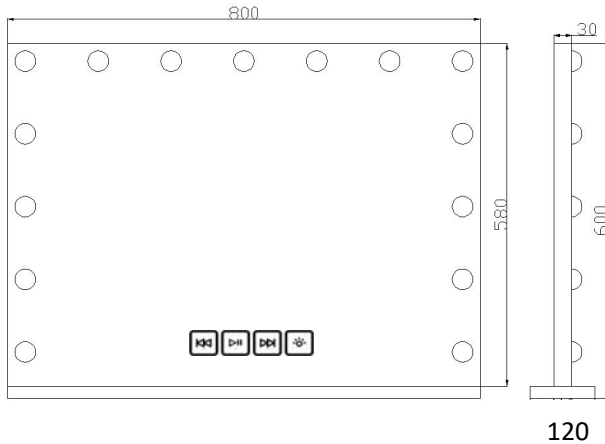

Embellir

Mirror Size:800*580mm

Frame&Stand Size:800*120*600mm

Mirror Frame Thickness:30mm

Dimmable White and Yellow lightLow voltage power supply,

Data cable

MM-E-FRAMELS-5880-WH-BT

Touch Controls