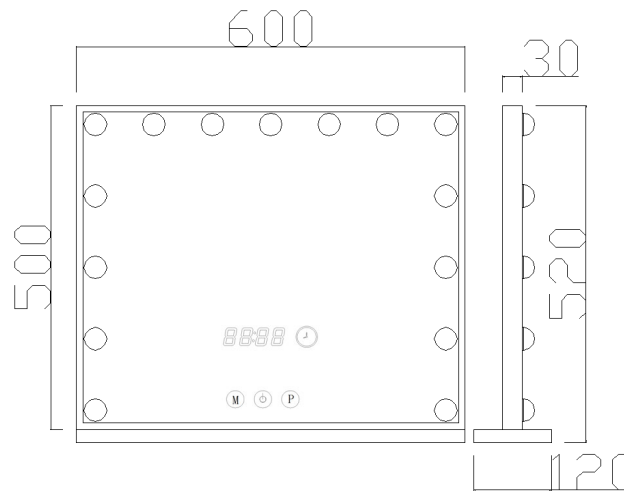

Embellir

Mirror Size:600*500mm

Frame&Stand Size:600*520*120mm

Mirror Frame Thickness:30mm

Dimmable white, yellow, neutral light

Touch Controls

A:Yellow light, white, neutral B:on/off

C:Dimmable light D:Time regulation

Light bulb:Light belt

Low voltage power supply. Power pulg requires

Australia SAA certification

MM-E-FRAME-6052LED-WH

Touch one time for turning on light; Touch again for turning off light.

M Adjust color, Touch one time lightly for White color , Neutral light; Warm color.