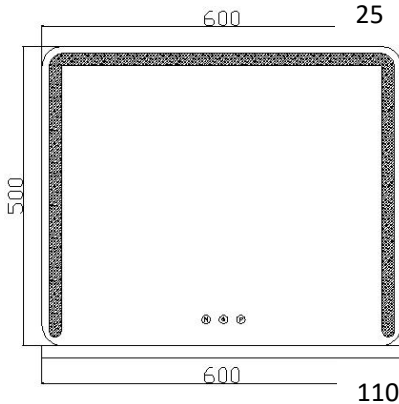

# Embellir

Mirror Size:600\*500mm

Frame&Stand Size:600\*520\*110mm

Mirror Frame Thickness:25mm

Dimmable white, yellow, neutral light

Touch Controls

A:warm, white, neutral B:on/off C:Dimmable light

Light bulb:Light belt