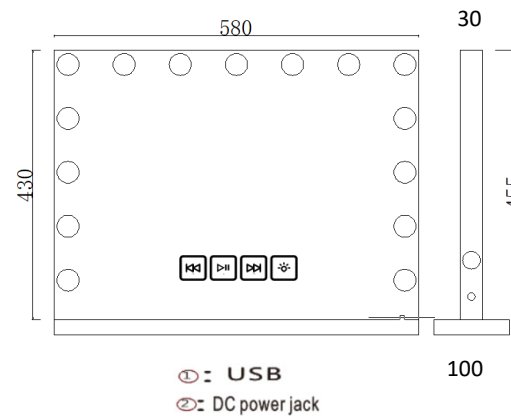

Embellir

Mirror Size:580*430mm

Frame&Stand Size:580*100*455mm

Mirror Frame Thickness:30mm

**Dimmable White and Yellow light Low voltage power supply,
adapter SAA certified**

MM-E-FRAMELS-5846-GS-BT

Touch Controls

Bluetooth device name: BT01

1.  Short press to switch to the previous song, long press volume reduction -
2.  Short press pause/play, long press Bluetooth on/off, connect bluetooth prompt "connected". Disconnect bluetooth: prompt "Power off". Bluetooth: prompt "disconnected "
3.  Short press to switch to the next song, long press volume +
4.  Light on/off Short press to switch white light, warm light and neutral light, long press to adjust brightness, (long press the light will become brighter or dimmer)