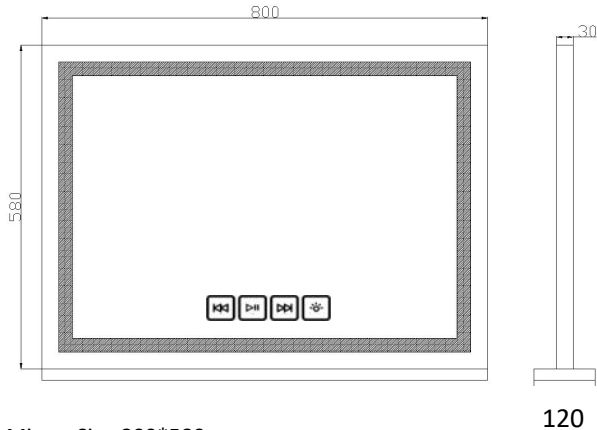

Embellir

Mirror Size:800*580mm

Frame&Stand Size:800*120*600mm

Mirror Frame Thickness:30mm

Dimmable White and Yellow light;DC5V Low voltage power supply Data cable

Touch Controls

Bluetooth device name: BT01

- 1  Short press to switch to the previous song, long press volume reduction -
- 2  Short press to switch to the next song, long press volume +
- 3  Light on/off Short press to switch white light, warm light and neutral light, long press to adjust brightness, (long press the light will become brighter or dimmer)
- 4  Short press pause/play, long press Bluetooth on/off, connect bluetooth prompt "connected". Disconnect bluetooth: prompt "Power off". Bluetooth: prompt "disconnected "