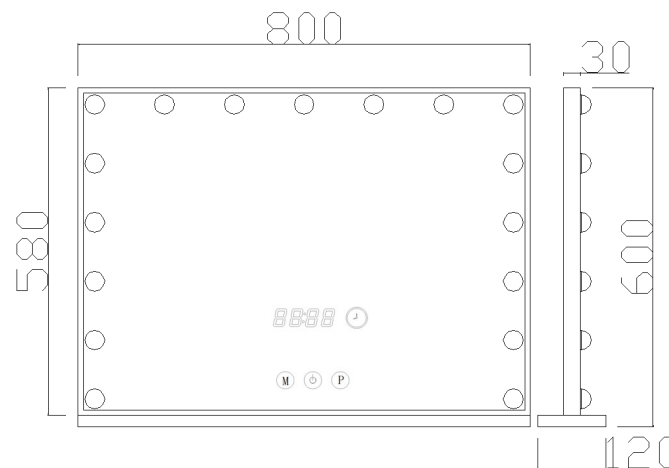

Embellir

Mirror Size:800*580mm

Frame&Stand Size:800*600*120mm

Mirror Frame Thickness:30mm

Dimmable white, yellow, neutral light

Touch Controls

A:Yellow light, white, neutral B:on/off

C:Dimmable light D:Time regulation

Light bulb:Light belt

Low voltage power supply. Power pulg requires

Australia SAA certification

MM-E-FRAME-5880LED-WH

Touch one time for turning on light; Touch again for turning off light.

M Adjust color, Touch one time lightly for White color , Neutral light; Warm color.