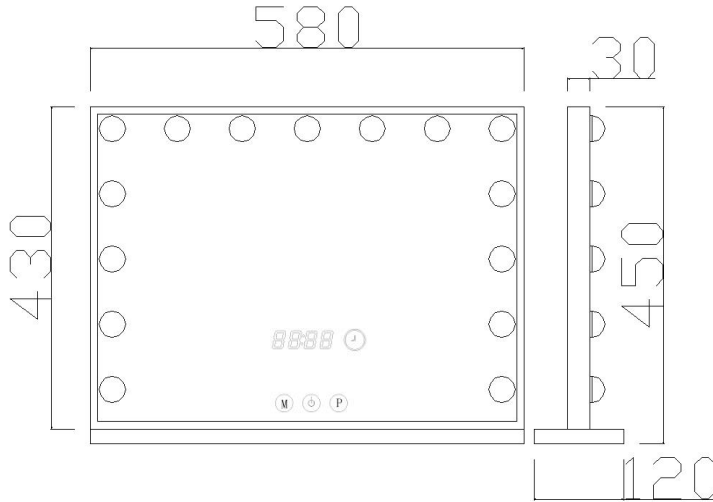

Embellir

MM-E-FRAME-5846LED-WH

Mirror Size:580*430mm

Frame&Stand Size:580*450*120mm

Mirror Frame Thickness:30mm

Dimmable white, yellow, neutral light

Touch Controls

A:Yellow light, white, neutral B:on/off

C:Dimmable light D:Time regulation

Light bulb:Light belt

Low voltage power supply. Power pulg requires

Australia SAA certification

Touch one time for turning on light; Touch again for turning off light.

M Adjust color, Touch one time lightly for White color , Neutral light; Warm color.