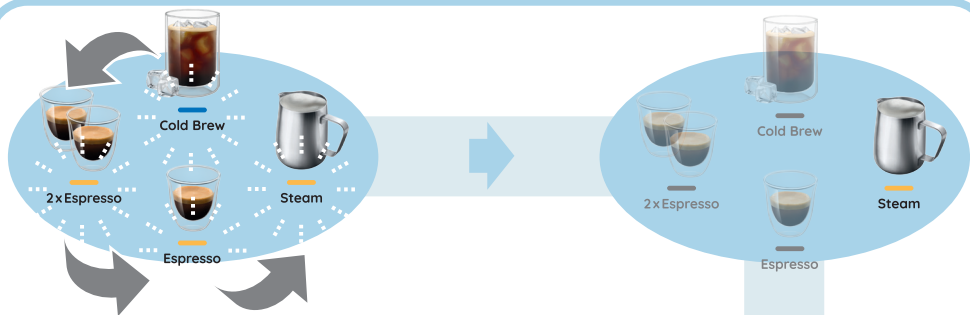

EC890

**DEDICA**  
DUO

Before using the appliance, be sure to read the accompanying safety notes.

For further information on operation, refer to the user instructions available online.

The accessories may vary in type and number depending on the model.

Espresso

2 x Espresso

Cold Brew

2 x Espresso

Espresso

Steam

Espresso

2 x Espresso

INSERT

CLOSE

1

2

**Espresso**

**2 x Espresso**

Espresso

Espresso

Cold Brew

MAX

Cold Brew

STOP

Cold Brew