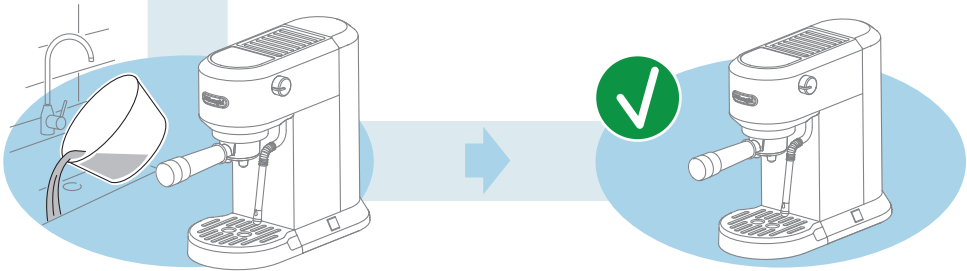

EC890

**DEDICA**  
DUO

Before using the appliance, be sure to read the accompanying safety notes.

For further information on operation, refer to the user instructions available online.

The accessories may vary in type and number depending on the model.

Espresso

2 x Espresso

Cold Brew

2 x Espresso

Espresso

Steam

Espresso

2 x Espresso