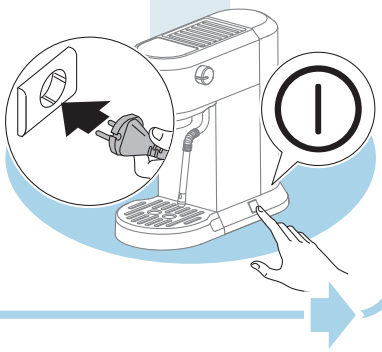

EC890

**DEDICA**  
DUO

Before using the appliance, be sure to read the accompanying safety notes.

For further information on operation, refer to the user instructions available online.

The accessories may vary in type and number depending on the model.

Espresso

2 x Espresso

Cold Brew

2 x Espresso

Espresso

Steam

Espresso

2 x Espresso