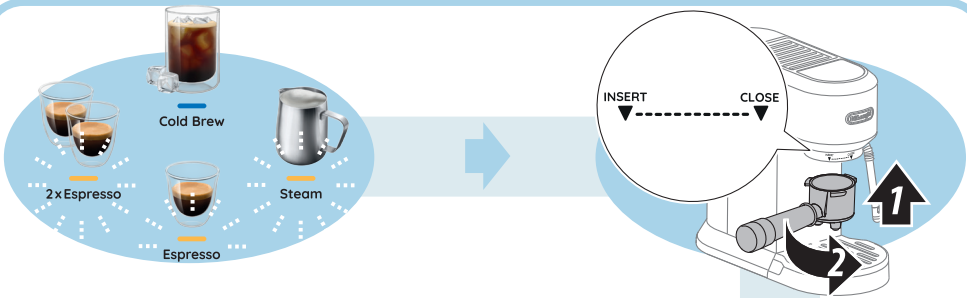

EC890

**DEDICA**  
DUO

Before using the appliance, be sure to read the accompanying safety notes.

For further information on operation, refer to the user instructions available online.

The accessories may vary in type and number depending on the model.

Espresso

2 x Espresso

Cold Brew

2 x Espresso

Espresso

Steam

Espresso

2 x Espresso